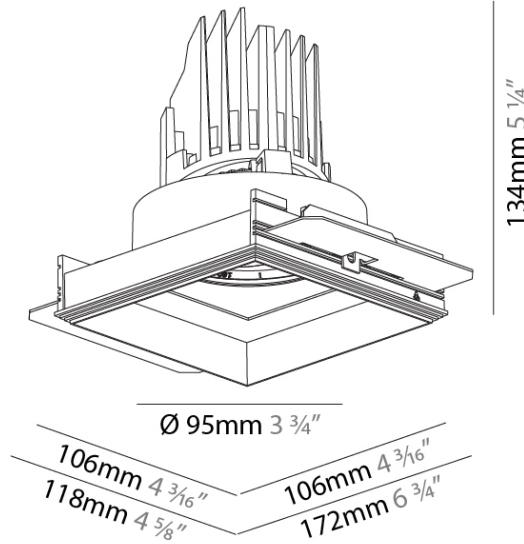

ELECTRICAL

Lamp Type: LED (Zhaga Standard) _____

Input Wattage (W): 13.2 / 16.5 _____

Total Output Wattage (W): 12.1 / 14.7 _____

Dimming: Tri-Mode (Non-Dimming and Phase Dimming (120Vac only) and 0-10V Dimming) _____

Driver Included: No _____

Driver Location: Recessed Housing _____

Driver Type: Constant Current - Universal _____

Driver Class: Class 2 _____

Housing: See components _____

Input Voltage (V): 120 - 277 _____

Constant Current (MA): 350 _____

LED

Number of LEDs: 1 _____

Color Temperature (°K): 2700 / 3000 / 3500 / 4000 _____

Max. Delivered Lumen (lm): 850 / 950 / 1019 / 1040 _____

Nominal Lumen (lm): 960 / 1070 / 1156 / 1180 _____

CRI: >90 CRI _____

Efficiency (%): 88.5 _____

Lamp Life (hrs): 50000 _____

Upon Request: RGB-W Tunable White Special Color Temperature Special LED _____

OPTICAL

Reflector?: 10 _____

Adjustability: Rotational 355°; Tilt 30° _____

Upon Request: Special Beam Angles _____

Available for international specifications by adding "INT" at the end of the existing Model #. For assistance on 'custom' specifications, contact zteam@zaneen.com. In a constant effort to supply the best product, we reserve the right to change specifications or materials without notice. The most recent specification sheets are found at zaneen.com

IP rating: IP20