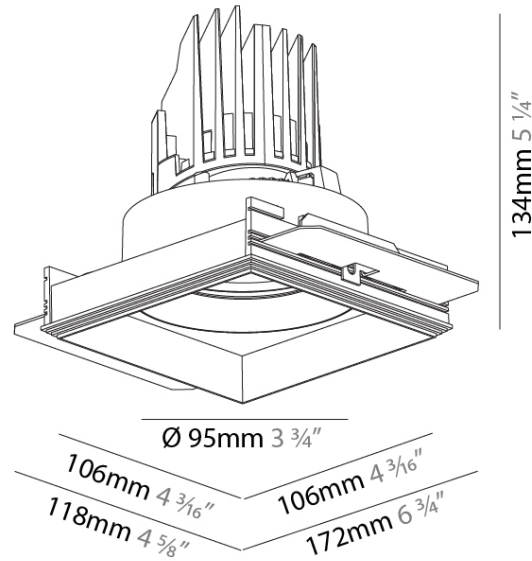

ELECTRICAL

Lamp Type: LED (Zhaga Standard)
Input Wattage (W): 13.2 (2700K) / 16.5
Total Output Wattage (W): 12 (2700K) / 15
Dimming: Tri-Mode (Non-Dimming and Phase Dimming (120Vac only) and 0-10V Dimming)
Driver Included: No
Driver Location: Recessed Housing
Driver Type: Constant Current - Universal
Driver Class: Class 2
Housing: See components
Input Voltage (V): 120 - 277
Constant Current (MA): 350

LED

Number of LEDs: 1
Color Temperature (°K): 2700 / 3000 / 3500 / 4000
Max. Delivered Lumen (lm): 850 / 950 / 1019 / 1040
Nominal Lumen (lm): 960 / 1070 / 1156 / 1180
CRI: >90 CRI
Efficiency (%): 88.5
Lamp Life (hrs): 50000
Upon Request: RGB-W Tunable White Special Color Temperature Special LED

OPTICAL

Reflector: 10
Adjustability: Rotational 355°; Tilt 30°
Upon Request: Special Beam Angles

RATINGS AND CERTIFICATIONS

Zaneen Lighting Inc. © 2021, T 1-800-380-3382, F 416-247-9319, www.zaneen.com

Available for international specifications by adding "INT" at the end of the existing Model #. For assistance on 'custom' specifications, contact zteam@zaneen.com. In a constant effort to supply the best product, we reserve the right to change specifications or materials without notice. The most recent specification sheets are found at zaneen.com
IP rating: IP20